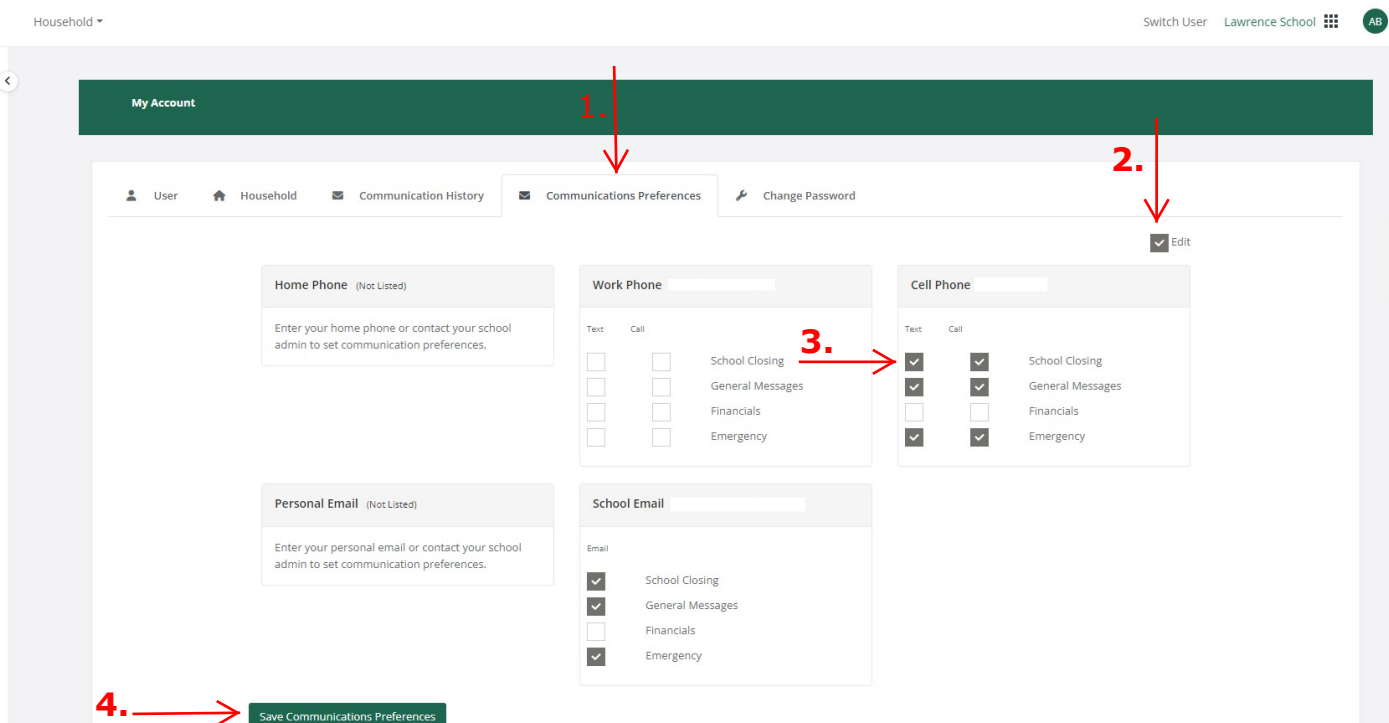

Updating Communication Preferences

We ask that all parents check the communication preferences that they wish to receive emails, phone calls, and text messages for general and emergency notifications from Lawrence School.

1. Select the Communications Preferences tab.
2. By checking the Edit box it will allow you to edit your preference information.
3. Please check the boxes of how and what information is communicated to you.
4. Please be sure to click the green save button.

* Please note that all SMS/Text Messaging will come from the phone number:
1(833)558-0226

Please do not block this number or you will no longer receive important Lawrence School SMS/Texts.